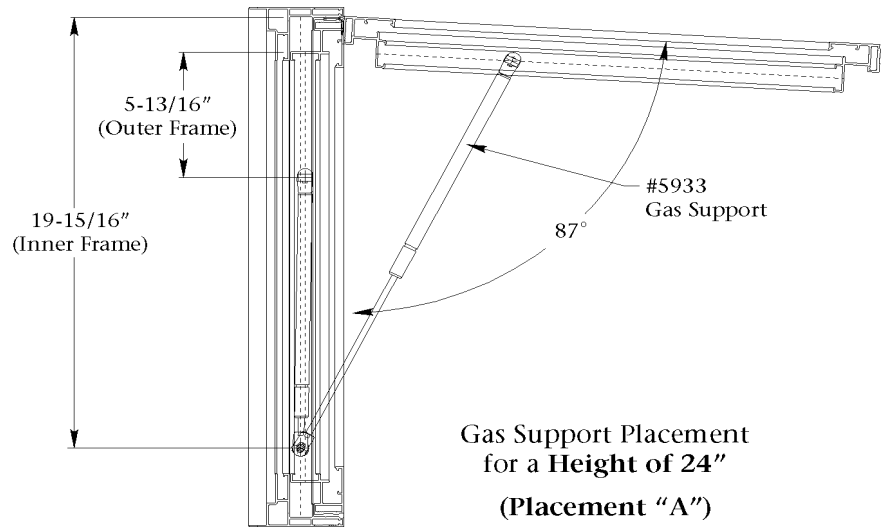

2Part Large Vandal Cover and Large Vandal Cover

Gas Support Placement and Poundage Table:

Note: The Gas Support placement is for cabinets ranging in the height of 24" only. Refer to the "Green" section of the table for the correct poundage required. **Placement of the gas support should not be varied.** If the placement of the gas support is altered it may effect the operation of the gas support and may not work properly.

Recommended use with the 2Part Large Vandal System (#1959/#1941) and the Large Vandal System (#2097/#1941).

It is important to install hinge as noted in the "Hinge Installation Instructions" failure to do so may result in damage to the hinge caused by the amount of pressure that is applied to the hinge from the gas support.

Gas Support Placement for a Height of 24" (Placement "A")

Poundage per Gas Support in lbs. (2 Gas Supports per door)

Height	Width									
	36	48	60	72	84	96	108	120	132	144
24	30	30	40	40	50	50	50	60	60	70
30	30	30	30	40	40	40	50	50	50	60
36	30	30	40	50	50	60	60	70	70	70
42	40	50	50	60	60	70	80	80	90	90
48	50	60	60	70	80	90	90	100	110	110
54	60	70	80	80	90	100	110	120	130	140
60	70	80	90	100	110	120	130	140	160	170
66	80	90	100	120	130	140	150	170	180	110
72	90	100	120	130	150	160	180	110	110	120
78	60	70	80	80	90	100	110	120	130	140
84	60	70	80	90	100	120	130	140	150	160

- Placement "A" #5900 Gas Support (Special Order Only)
- Placement "B" #5934 Gas Support (Stock Item)
- Placement "B" #5900 Gas Support (Special Order Only)
- Placement "C" #5934 Gas Support (Stock Item)
- Placement "C" #5900 Gas Support (Special Order Only)