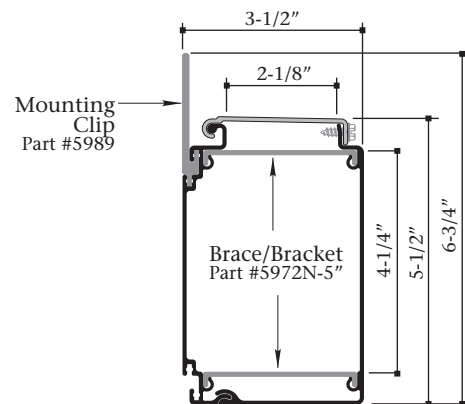

5" Narrow Channel Letter Raceway

1971 Front / 1972N Back / 1976N Cover