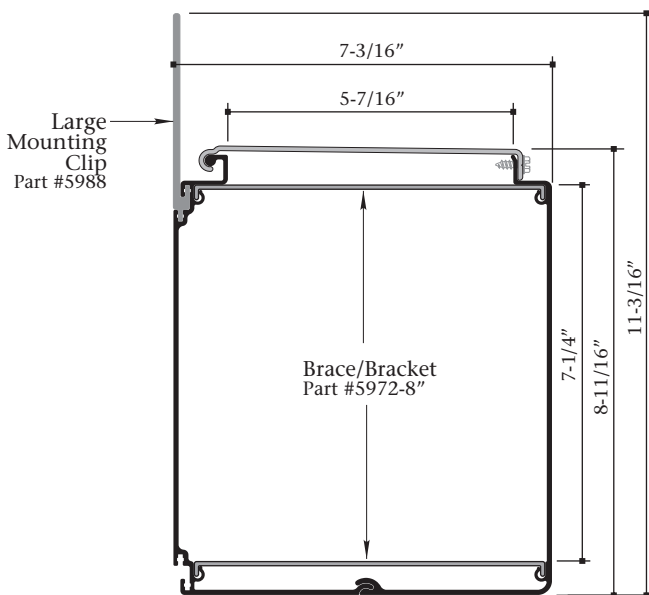

8" Channel Letter Raceway

1981 Front / 1982 Back / 1986 Cover