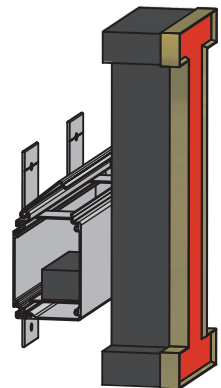

## 2 Piece Channel Letter Raceways

### 8" Channel Letter Raceway

1981 Front / 1982 Back / 1986 Cover

## Features & Benefits

- 2 Piece design allows for letter attachment and wiring before final assembly.
- Front / Back / Cover can be nested and cut to size with one single cut.
- Multi-functional assembly brace / power supply bracket also functions as a joiner plate.
- Slide in mounting clips are available in two sizes.
- Drops can be easily joined/spliced together.
- Interlocking connection channel sits flat - Quickly and easily rolls together for a structural assembly.
- Mounting Clips are pre-punched 7/16" to accommodate a 3/8" fastener.
- Hingeable Cover for easy access.
- Cover is sloped and extended for optimum water exclusion.