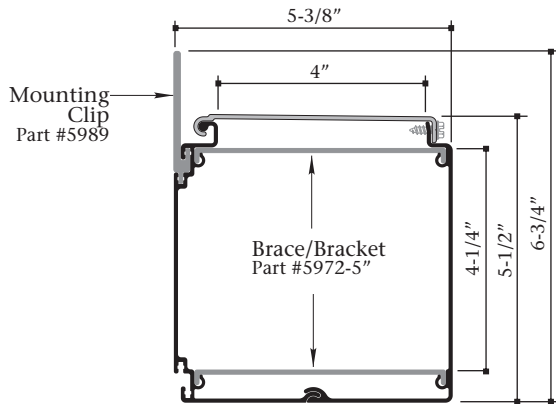

2 Piece Channel Letter Raceways

5" Channel Letter Raceway

1971 Front / 1972 Back / 1976 Cover