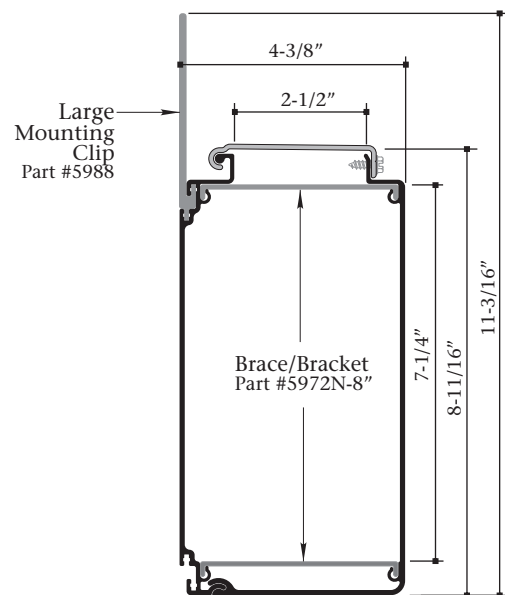

## Features & Benefits

- 2 Piece design allows for letter attachment and wiring before final assembly.
- Front / Back / Cover can be nested and cut to size with one single cut.
- Multi-functional assembly brace / power supply bracket also functions as a joiner plate.
- Slide in mounting clips are available in two sizes.
- Drops can be easily joined/spliced together.
- Interlocking connection channel sits flat - Quickly and easily rolls together for a structural assembly.
- Mounting Clips are pre-punched 7/16" to accommodate a 3/8" fastener.
- Hingeable Cover for easy access.
- Cover is sloped and extended for optimum water exclusion.