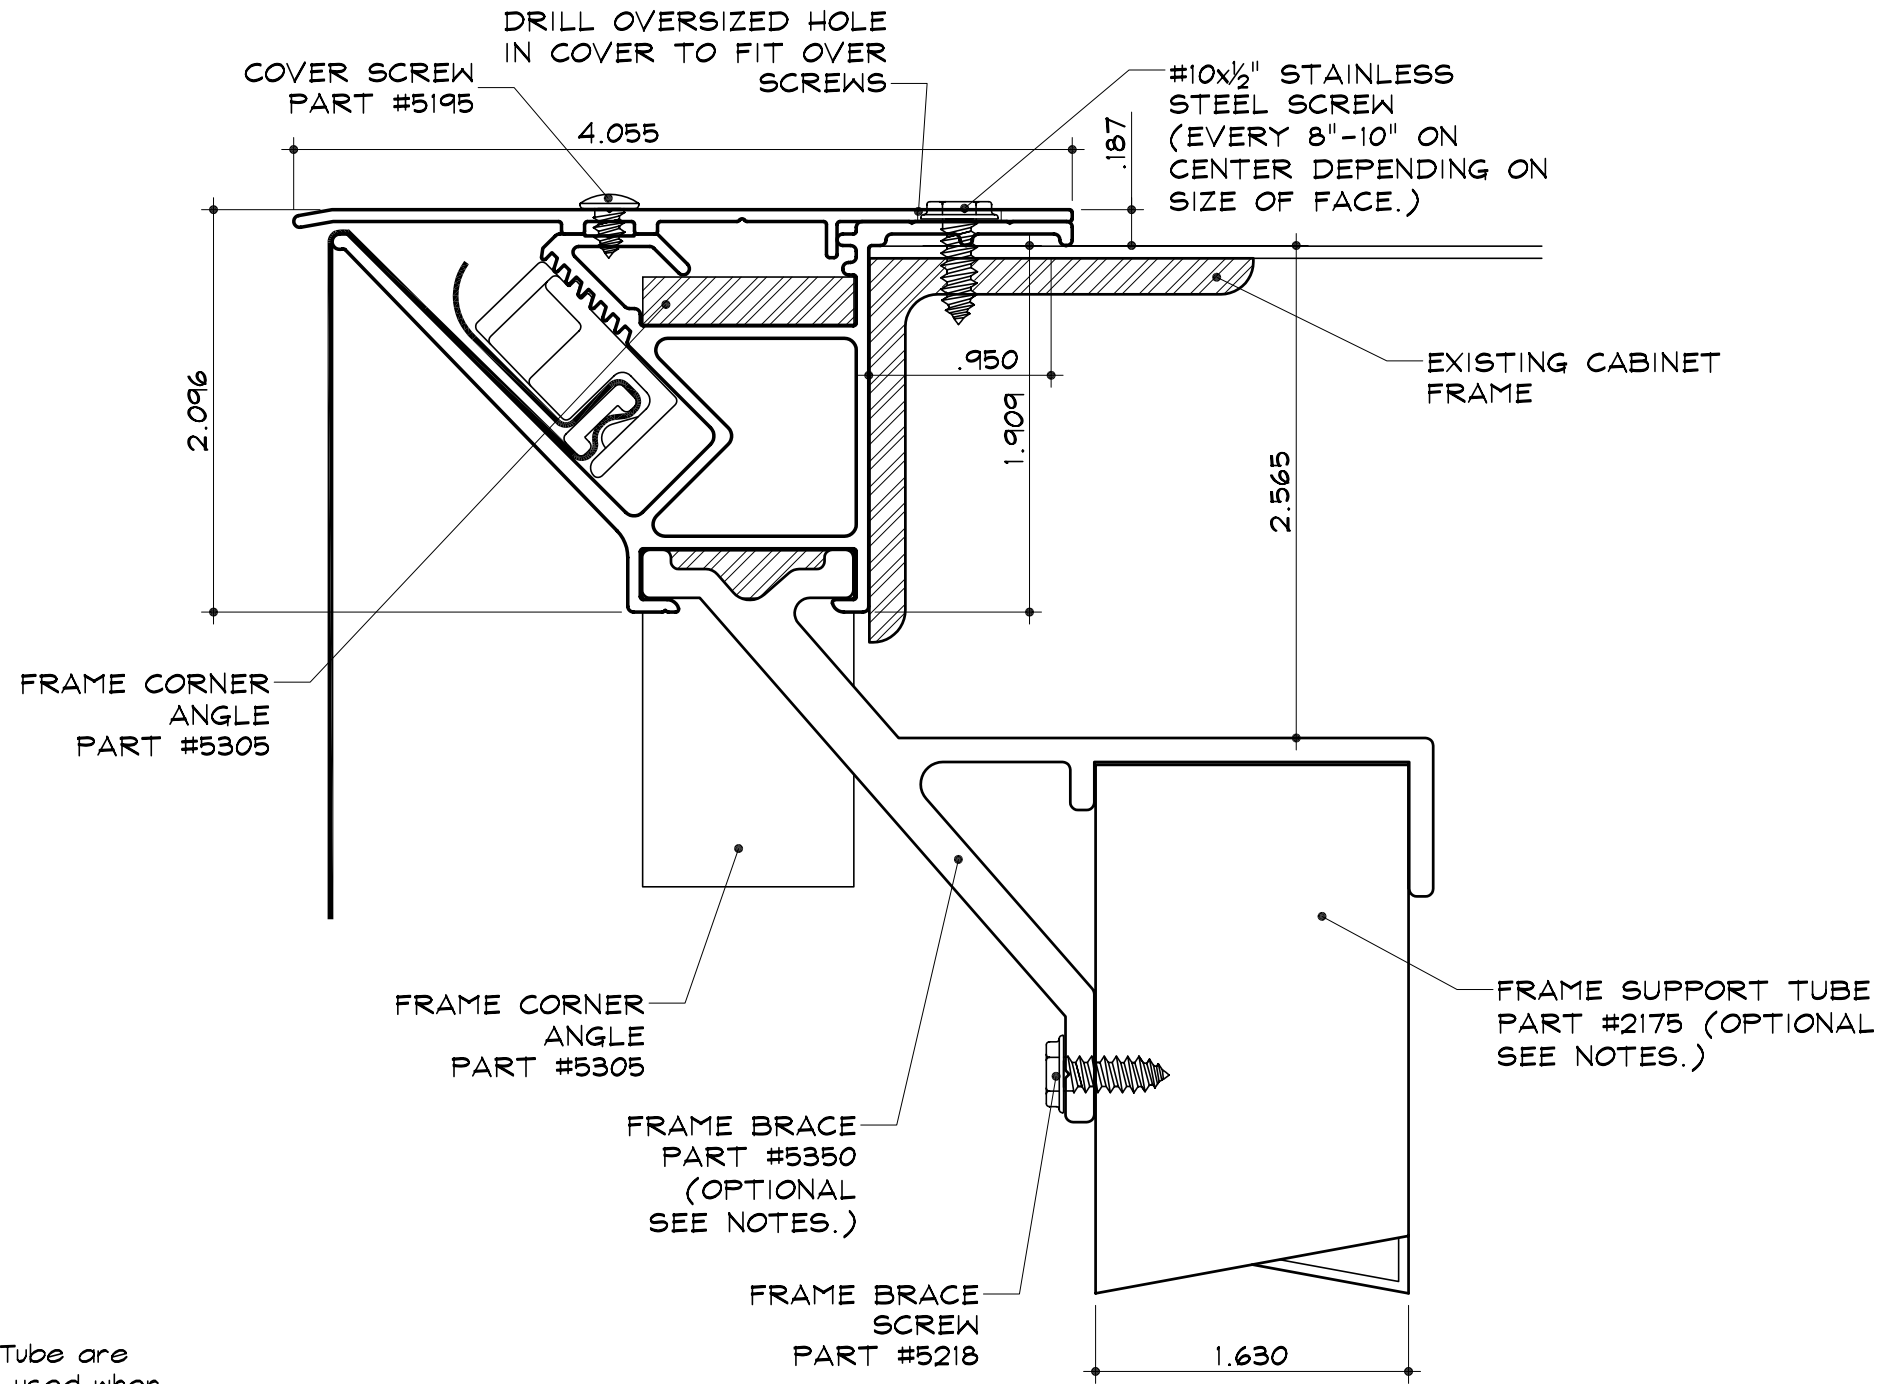

SC-27 for Flex Faces

Flat Bleed Retro Frame
Part #2104

Extended Bleed Retro Cover
Part #2123

NOTES:

Frame Brace and Frame Support Tube are optional. We recommend that it be used when the following conditions are present.

1. - The Retro Frame is mounted with a piano hinge and face would be hinged open for servicing.
2. - The existing cabinet needs additional strength for tension, wind load or cabinet frame is not fabricated from steel.
3. - The face will be tensioned in the Retro Frame before taking it to the site for installation.

SECTION DETAILS

SCALE : 1" = 1"