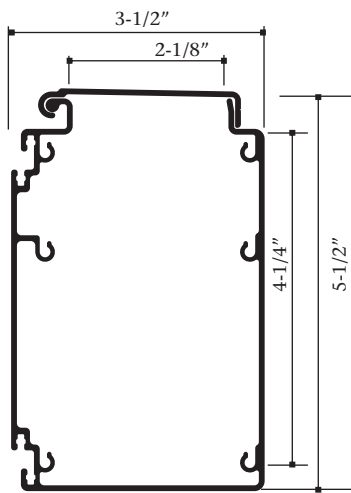

PRODUCT UPDATE:

1 Piece 5" Narrow Channel Letter Raceway

Part Number	Part	Length	Finish
1970N	1 Piece 5" Narrow Channel Letter Raceway	24'2"	Mill Finish
1975N	5" Narrow Channel Letter Raceway Lifting Bracket	12'0"	Mill Finish

Features & Benefits

- New 1 Piece profile design
- Intermediate screw boss added to accommodate ease of service access for LED power supplies
- New Lifting Bracket
- Braces/Brackets slide easily into place without having to clamp the braces into position
- Braces/Brackets can also be used to mount the power supply (Allows for the required UL clearance off the bottom)
- Slide in mounting clips (Top and bottom)
- Drops can be easily joined/spliced together
- Raceway and Cover can be cut at the same time