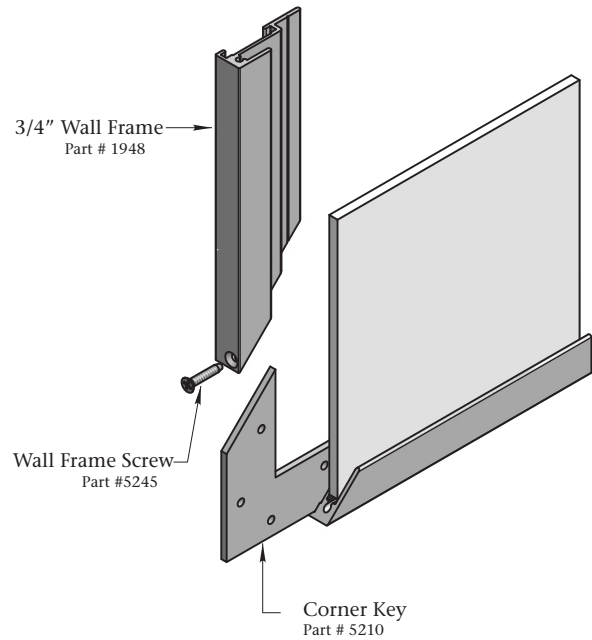

TECH TIP: Illuminating Wall Frames with LED's

Part Number	Part	Length	Finish
1949	1-3/8" Wall Frame	24'-2"	Clear Anodized

Part #1949

1/4" Acrylic

3/8" Acrylic