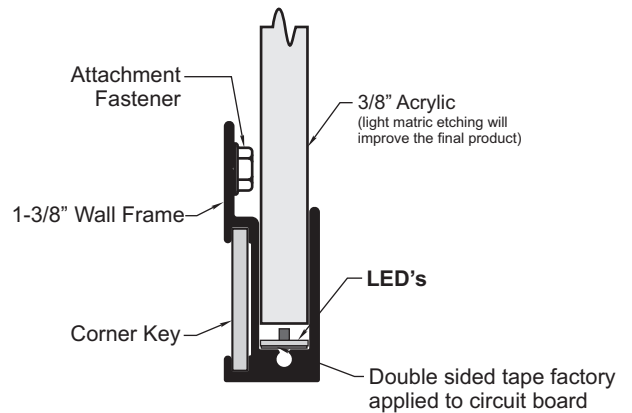

TECH TIP: Illuminating Wall Frames with LED's

Part Number	Part	Length	Finish
1949	1-3/8" Wall Frame	24'-2"	Clear Anodized

Part #1949

1/4" Acrylic

3/8" Acrylic