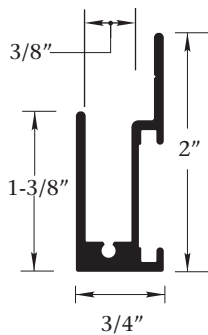

TECH TIP: Illuminating Wall Frames with LED's

Part Number	Part	Length	Finish
1949	1-3/8" Wall Frame	24'-2"	Clear Anodized

Part #1949

1/4" Acrylic

3/8" Acrylic