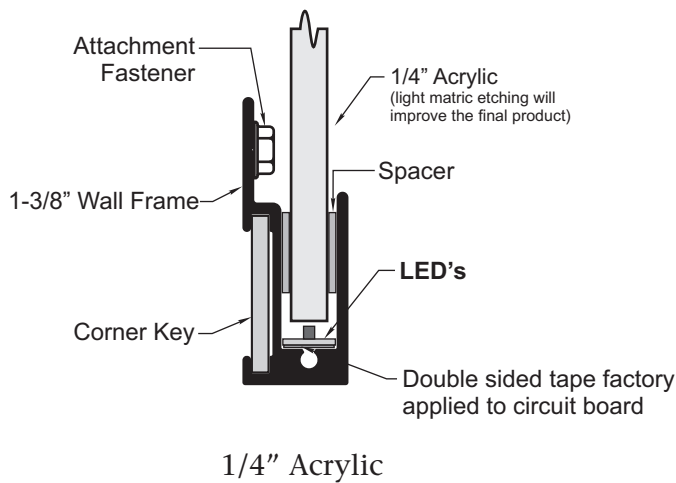

TECH TIP: Illuminating Wall Frames with LED's

Part Number	Part	Length	Finish
1949	1-3/8" Wall Frame	24'-2"	Clear Anodized

Part #1949

1/4" Acrylic

3/8" Acrylic