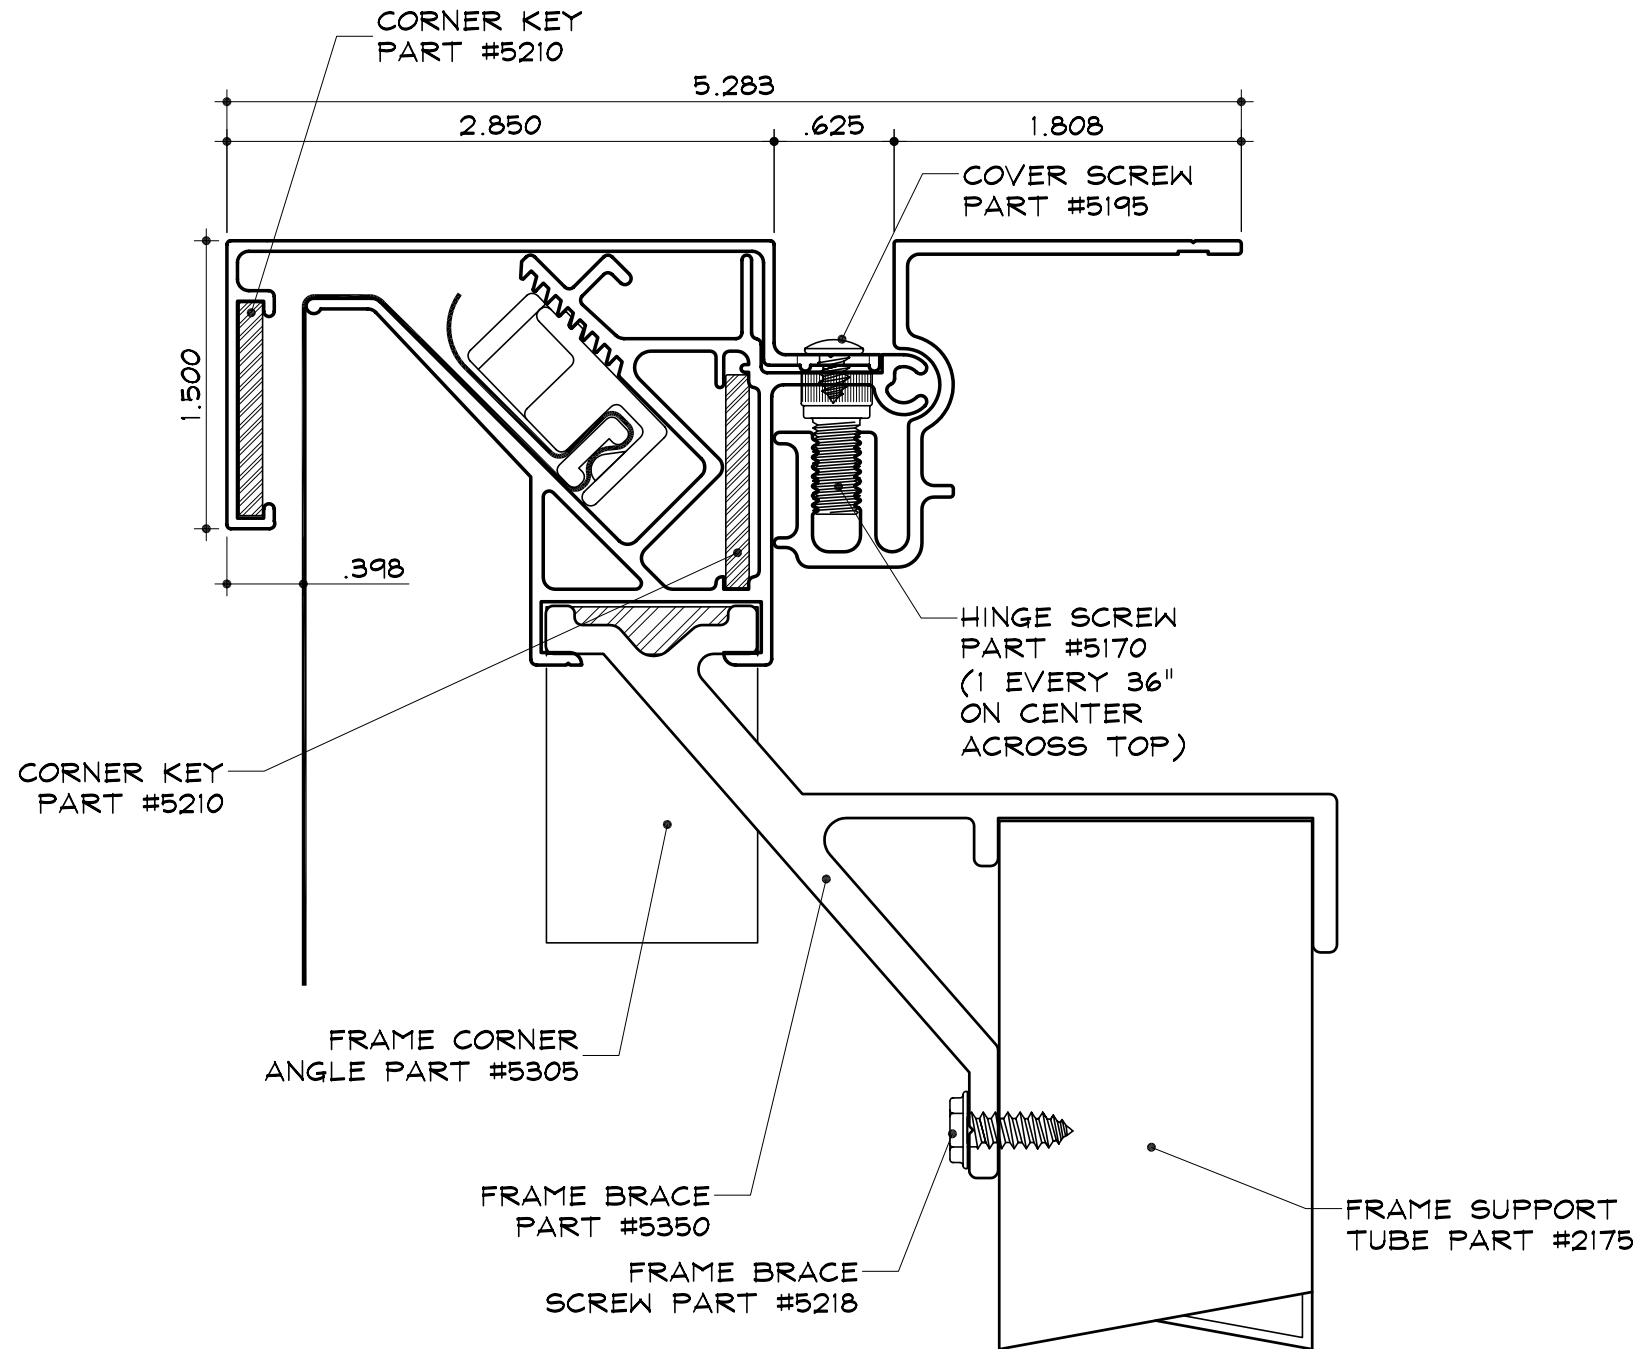

SC-24 for Flex Faces

Retro Body
Part #2040

Tension Frame
Part #2085

1/2" Tension Frame Cover
Part #2084

SECTION DETAIL

SCALE : 1" = 1"